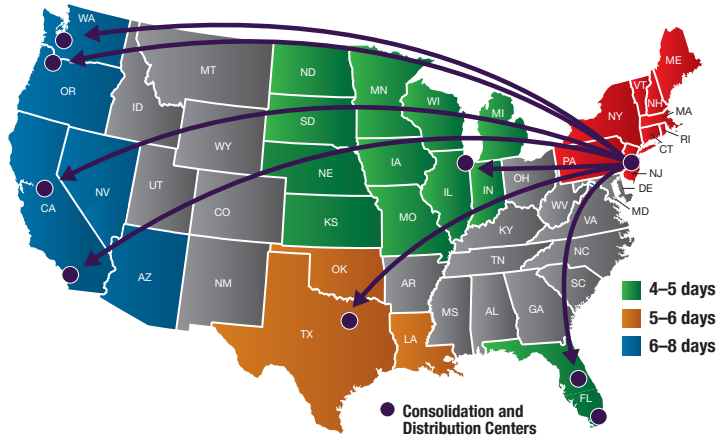

Friendly customer service by an **experienced staff**

CALL: **317-759-8346**

EMAIL: [CustomerService@ClearLaneFreight.com](mailto:CustomerService@ClearLaneFreight.com)

*The clear choice in LTL shipping.*

## FROM SOUTHWEST

## FROM SOUTHEAST

## FROM NORTHEAST