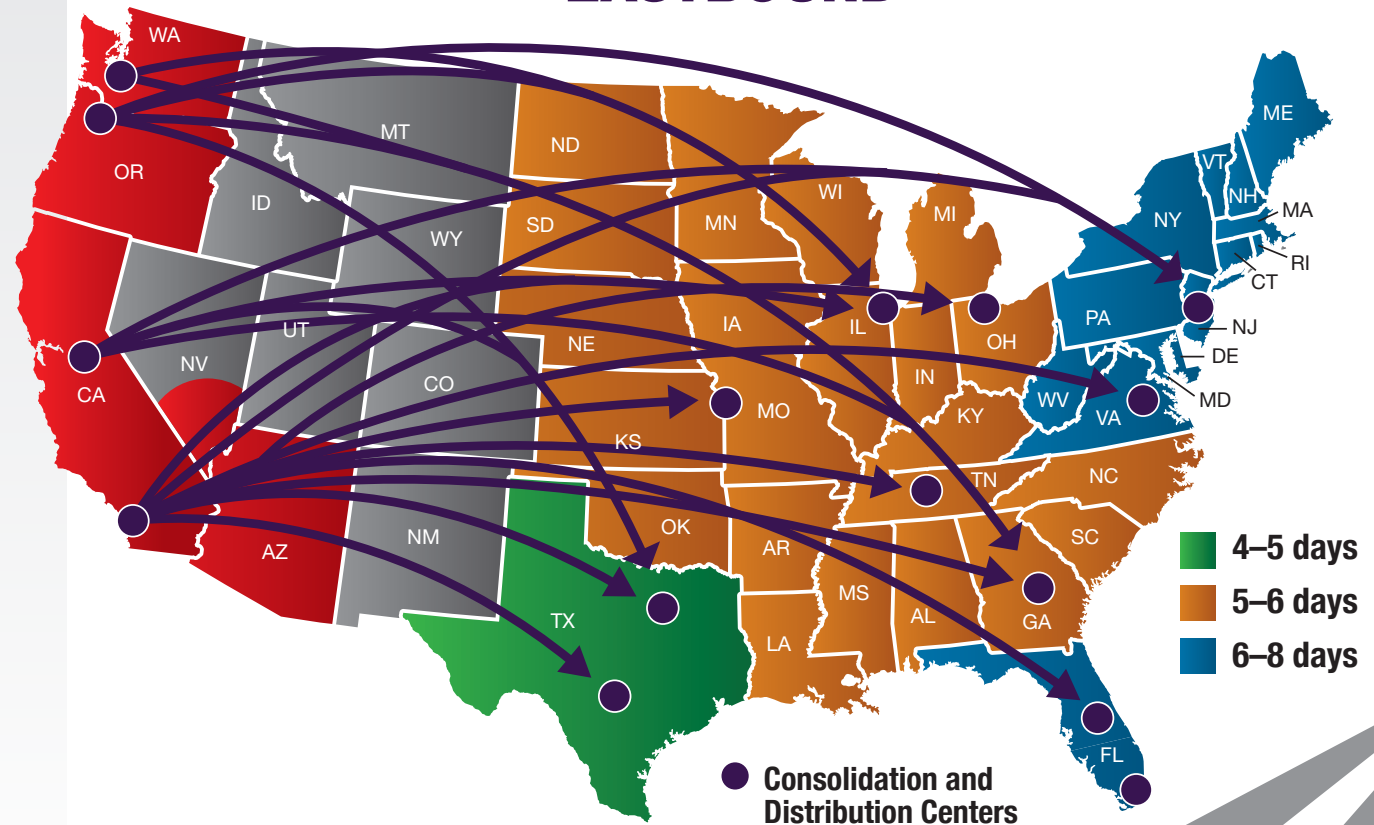

ECONOMY LTL TRANSPORTATION NETWORK EASTBOUND

Highly competitive rates — Non-time sensitive Economy long-haul LTL service

Non asset based network of trusted carrier partners that provide **economic dependable long haul** LTL service

Efficient line-haul network utilizing **Eco-friendly intermodal** and over-the-road transportation services

Up to date **shipment status technology**

Easy to do business with. **Small enough to care**, large enough to deliver!

Friendly customer service by an **experienced staff**

CALL: **317-759-8346**

EMAIL: CustomerService@ClearLaneFreight.com

The clear choice in LTL shipping.