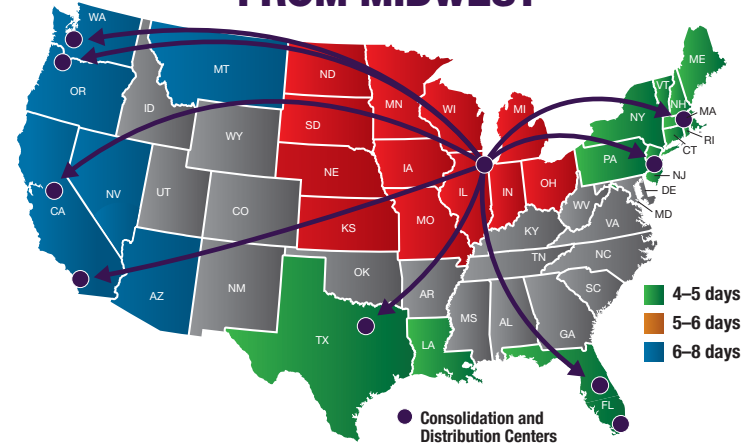

FROM MIDWEST

The clear choice in LTL shipping.